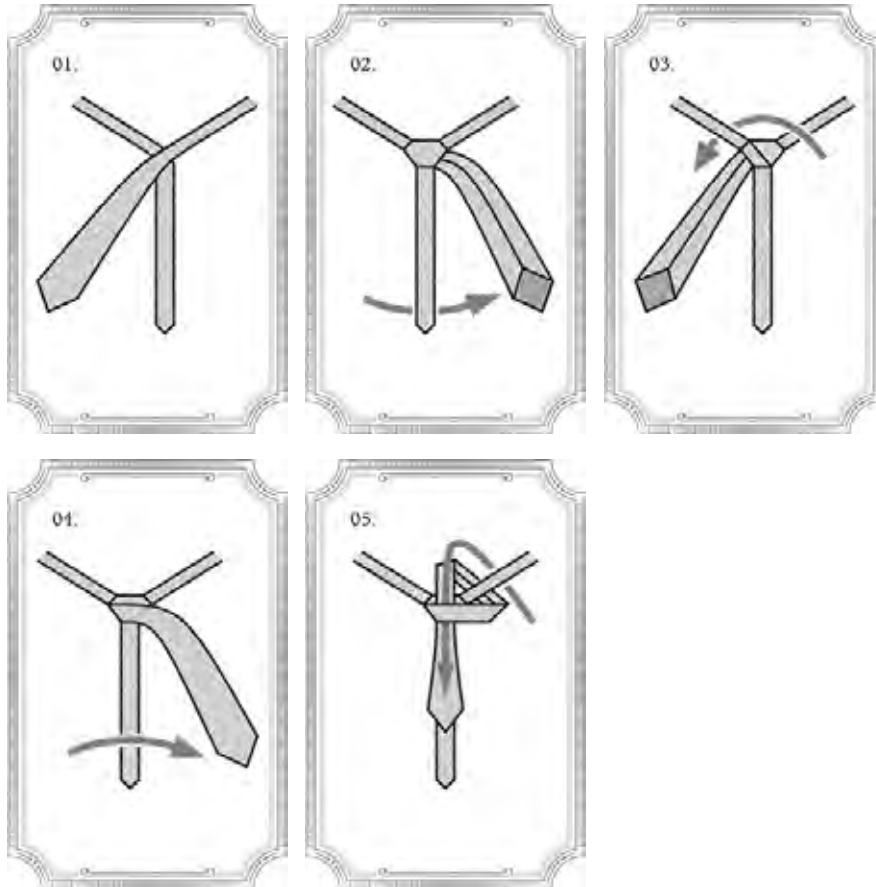

a. The Half Windsor